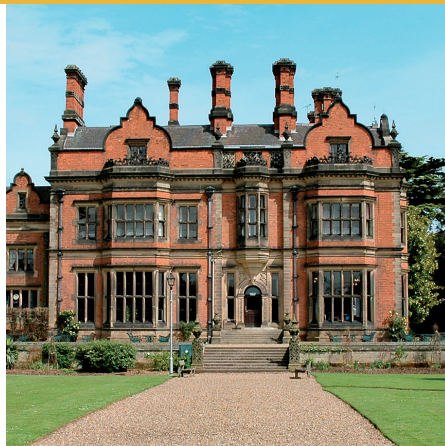

Cream Teas at Beaumanor Hall

Mondays 31st July, 7th, 14th August
& 4th September 2-4pm

- ❖ Homemade fruit or plain scones served with homemade fruit jam and clotted cream
- ❖ Sweet treat board of specials
- ❖ Homemade cheese scones for those with a savoury tooth
- ❖ Served with a selection of teas, coffee and soft drinks

To book call **01509 890119**

£5.95
per person
pre-booking essential

Beaumanor Hall, Woodhouse, Leicestershire, LE12 8TX

www.beaumanorhall.co.uk